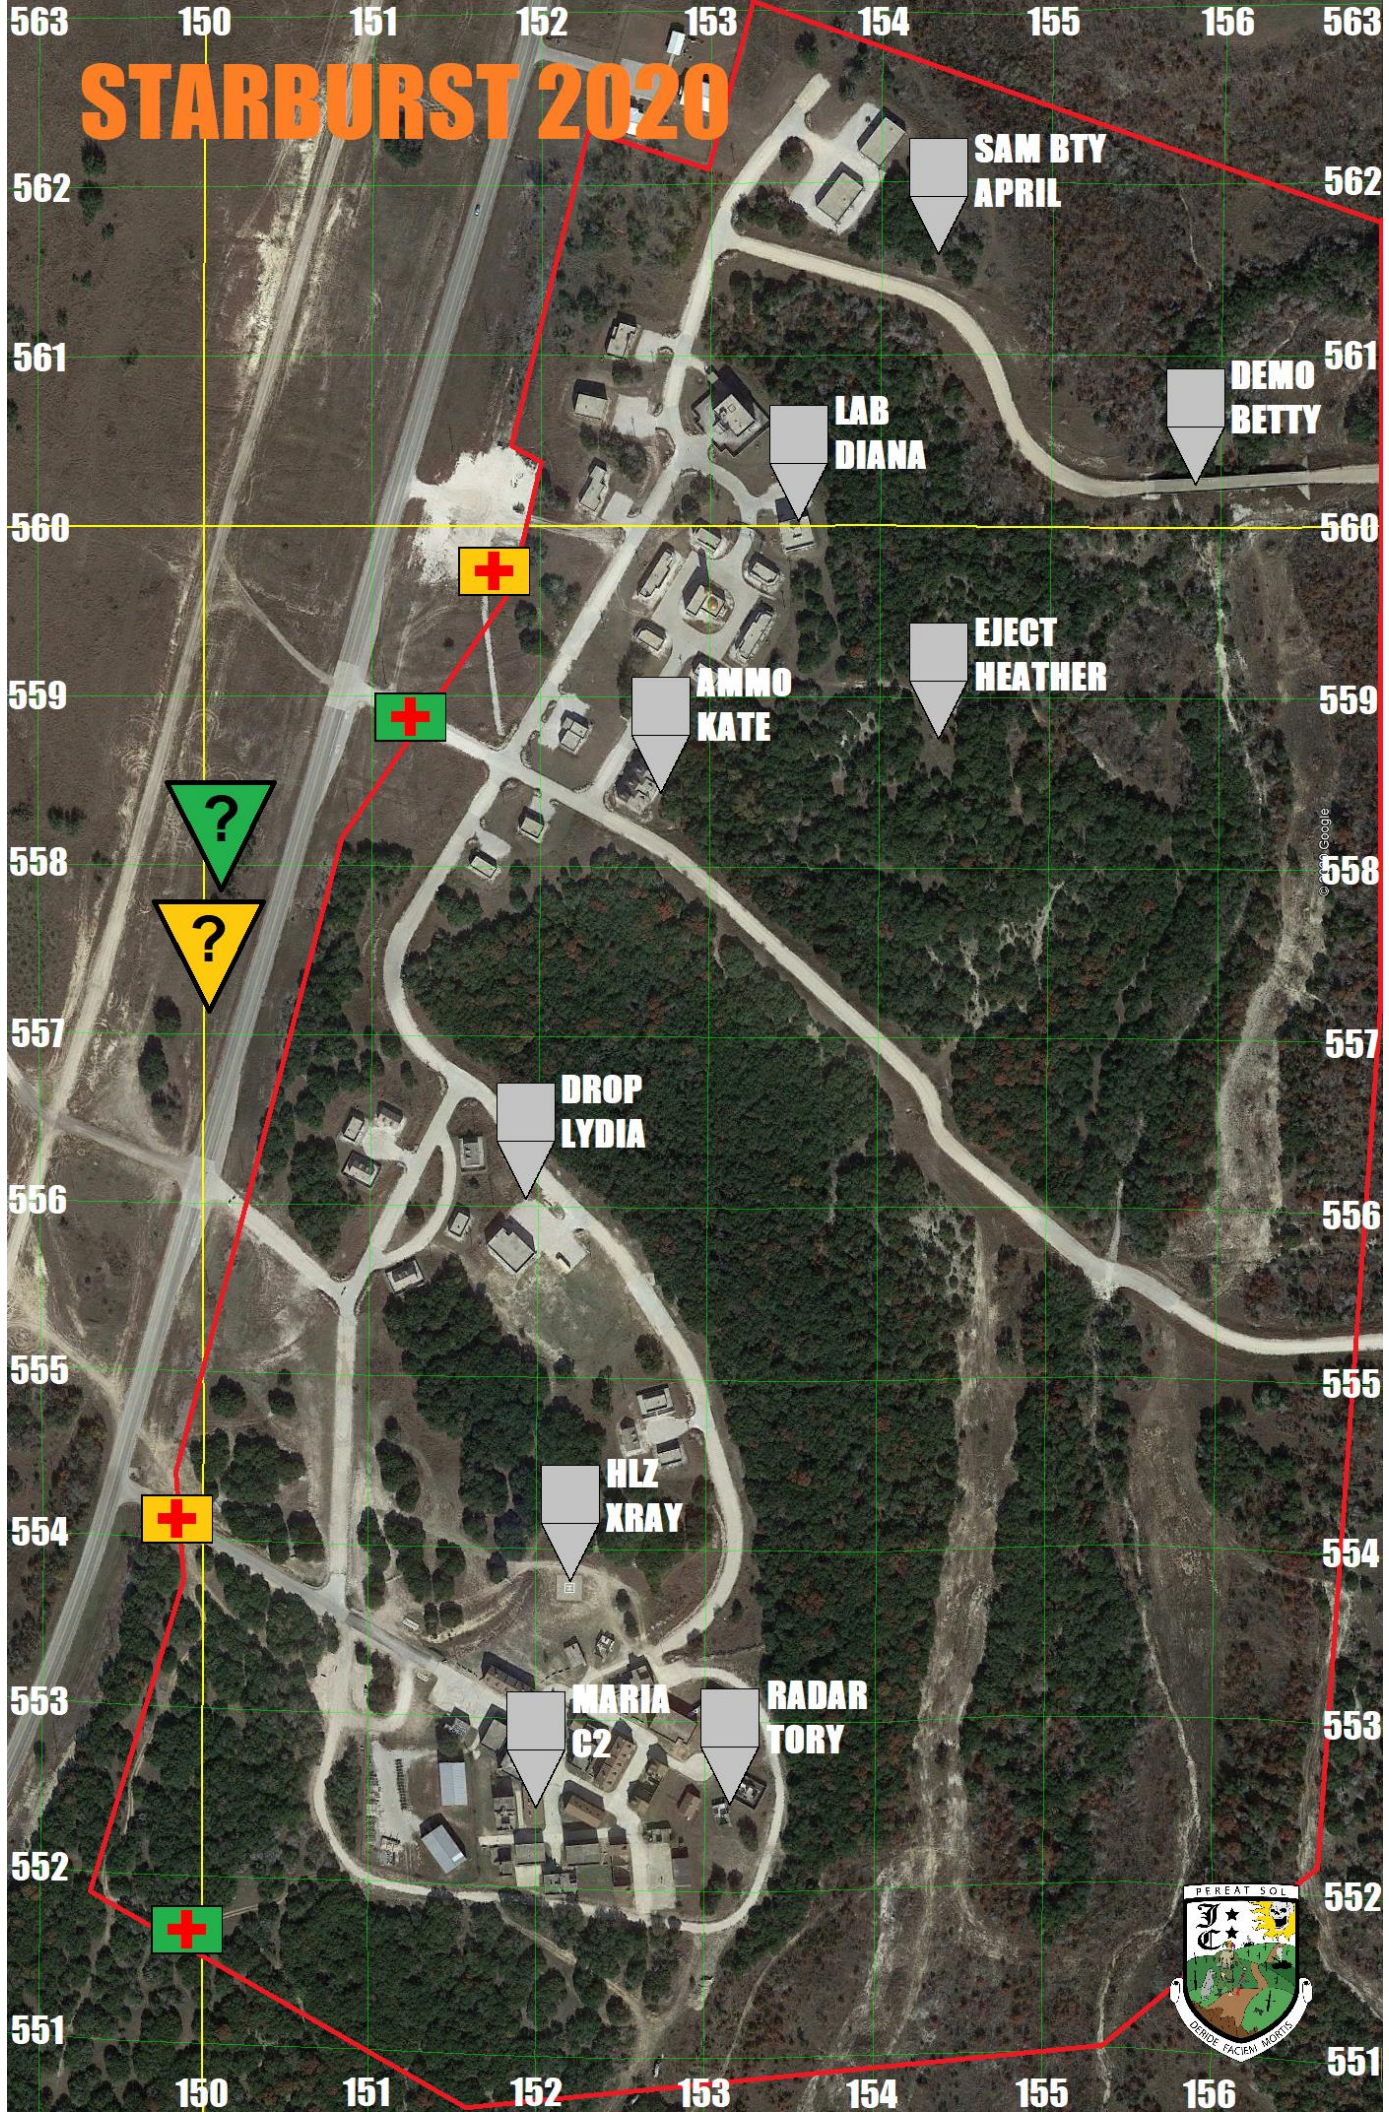

STARBURST 2020

Friday

- 1200 Gate opens for Camping setup ONLY, Sponsors/Vendors reg and setup,**
- 1400 Limited Chrono/Check in (Safety/SITREP Briefs at 1415, 1445, 1515, 1545, 1615, 1645, 1715, 1745)**
- 1800 CRONO CLOSES Last Situation Brief at RSOI Bases For Western/Eastern**
- 1830 TIER 1 JTF OPORD BRIEF**
- 2030 Stage at Infil location**
- 2045 TIER 1**
- 2130 TIER 1 extract to Admin Building**
- 2145-2200 TIER 1 AAR and Tab Award**

Saturday

- 0700 Chrono/Check in Opens (Safety/Scenario Brief at 0715, 0745, 0800, 0815, 0845) (You must attend one of these)**
- 1000 Crono Closes**
- 1030 Formation (being in kit ready to move out)**
- 1045 Movement to TAAs and Start points**
- 1100 Start PHASE 1**
- 1330 Mission Window 1 ends**
- 1445 Movement to start positions and FLOT**
- 1500 PHASE 2**
- 1730 Mission Window 2 ends**
- 1830 TLPs, Formation for PHASE 3 Staging at Infil and FLOT**
- 1900-2030 PHASE 3**

Sunday

- 0730 Chrono Opens for spot checking and those needing**
- 0830 Formation/Short SITREP Brief**
- 0845 Advance units deploy**
- 0900 Startex Phase 4**
- 1200 Endex Phase 4**
- 1215 Memorial Mile to OBJ DIANA by both sides**
- 1230 Raffle and Closing Ceremony**
- 1400 Field Closes, players/non support mission staff depart**