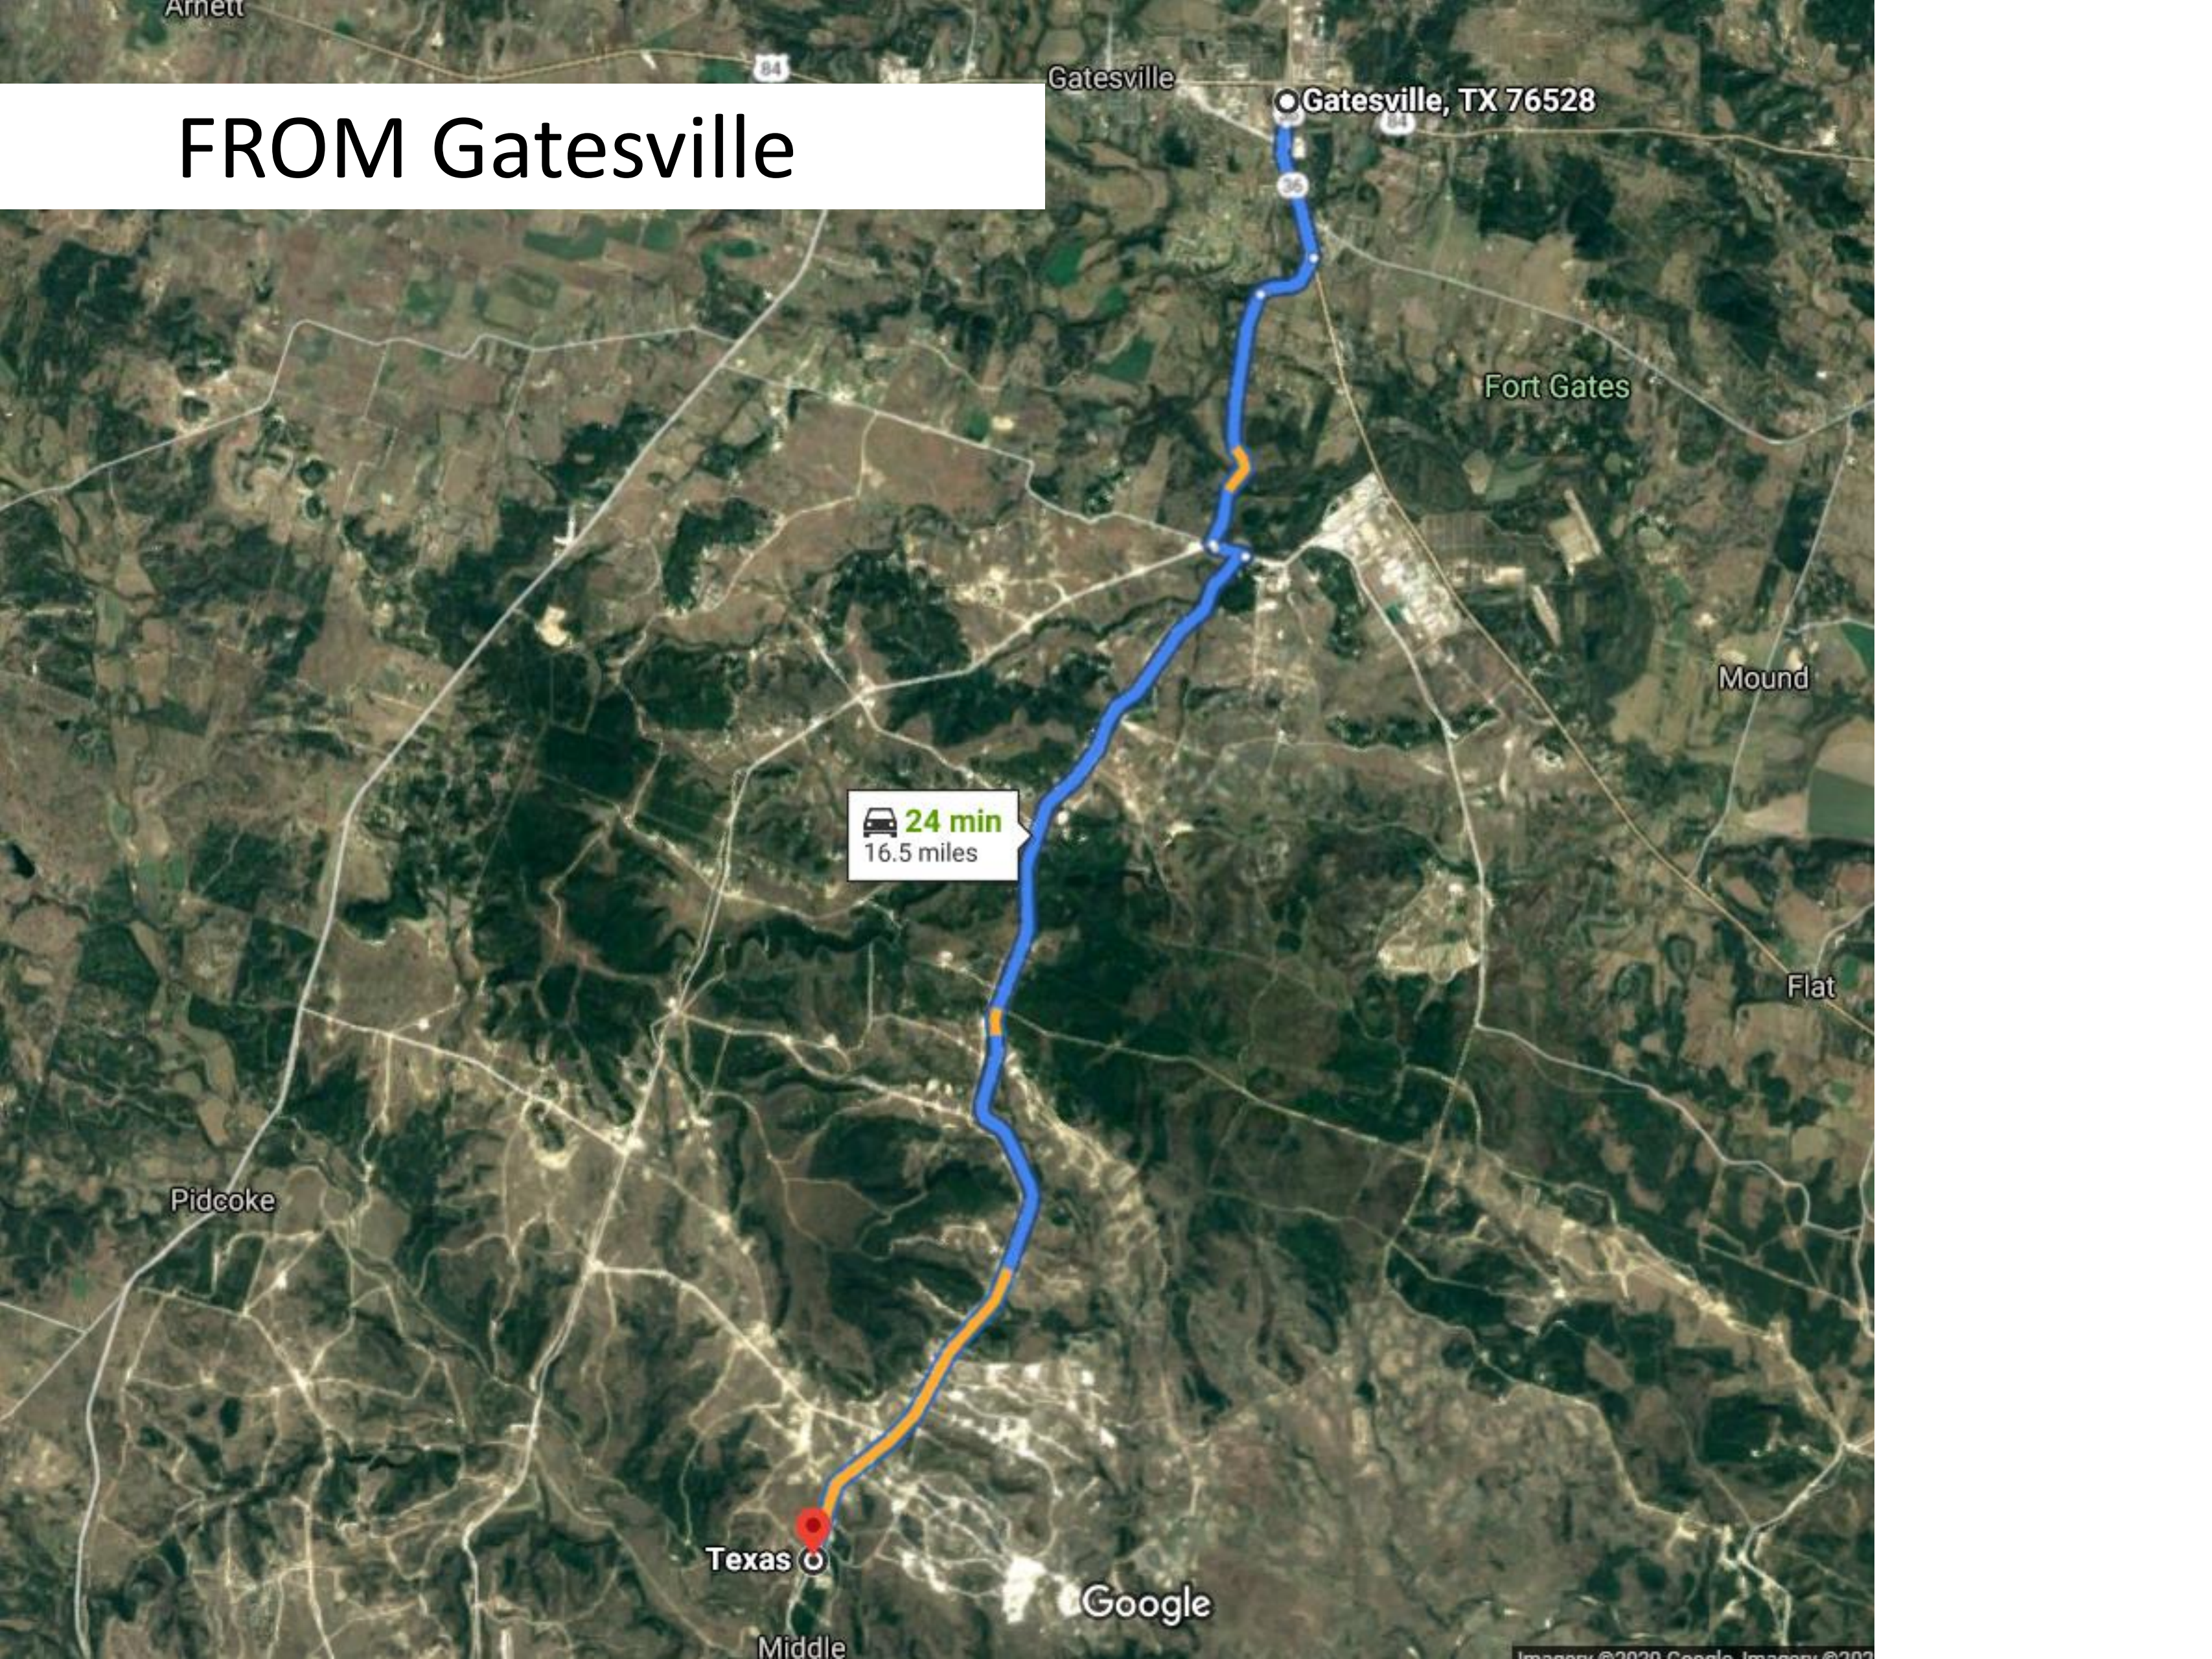

FROM COPPERAS COVE

FROM KILLEEN

FROM Gatesville

 **24 min**
16.5 miles

Google

FROM Gatesville