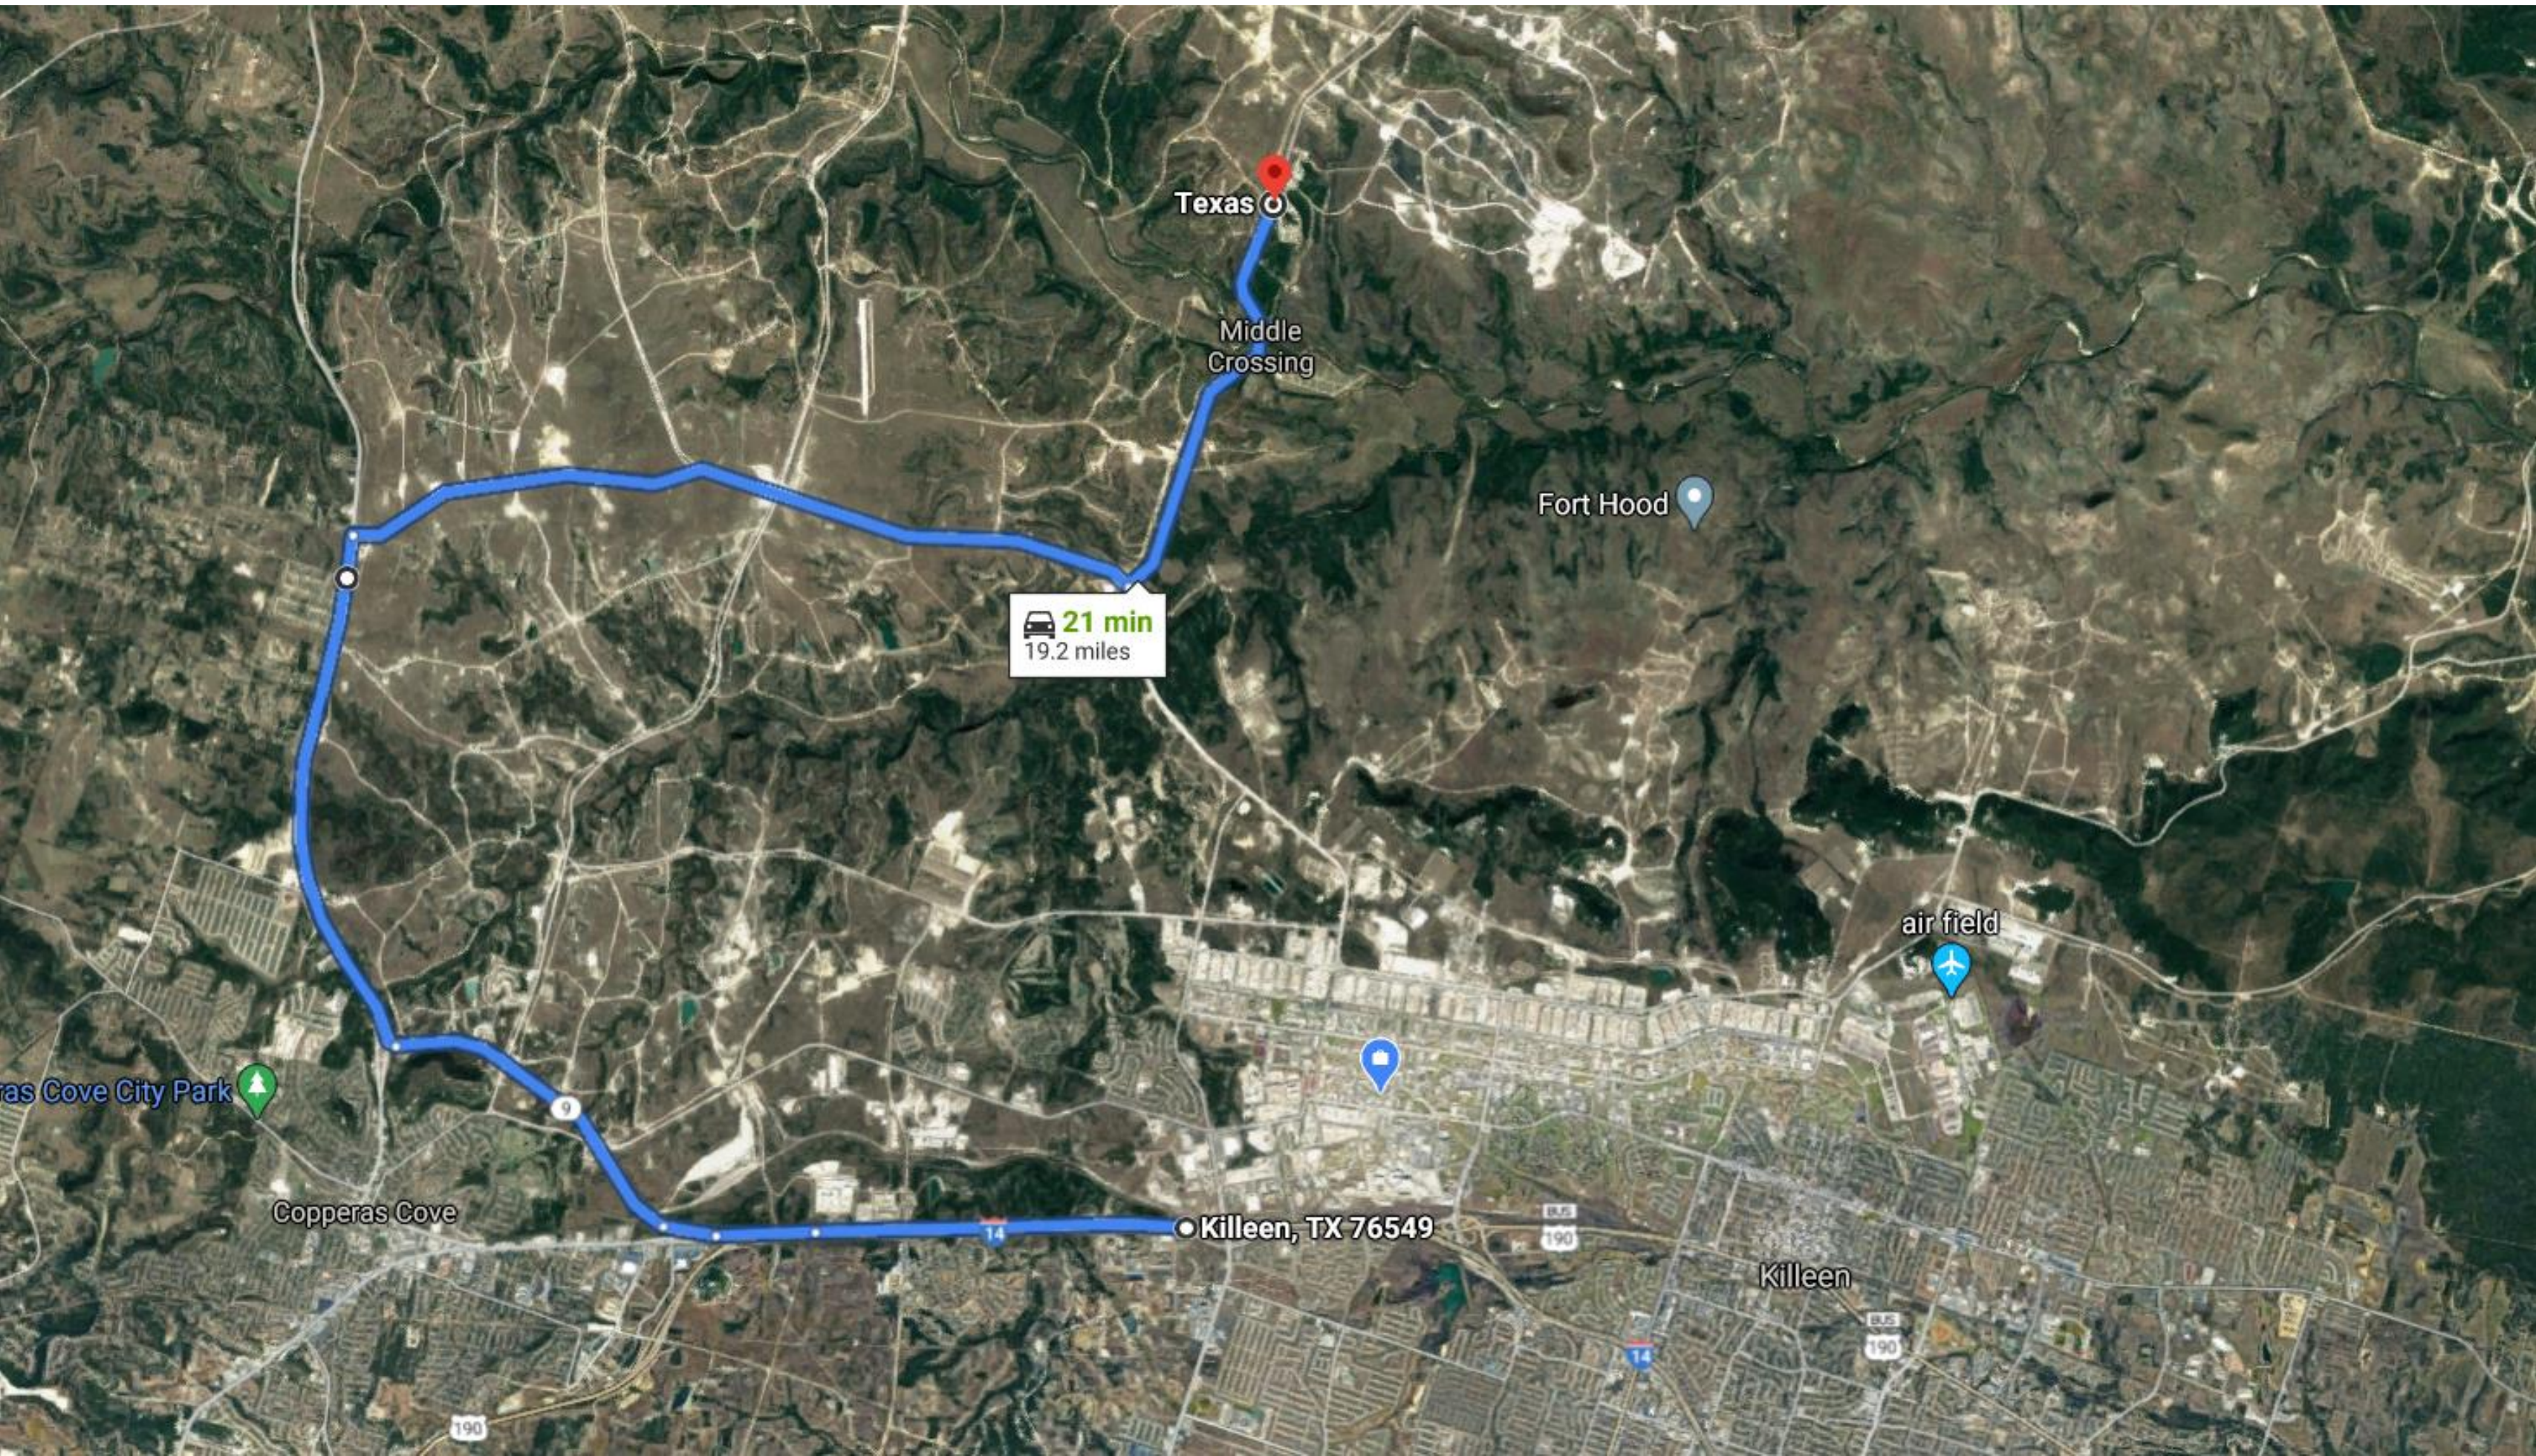

FROM COPPERAS COVE

FROM KILLEEN

FROM Gatesville

 **24 min**
16.5 miles

Google

FROM Gatesville