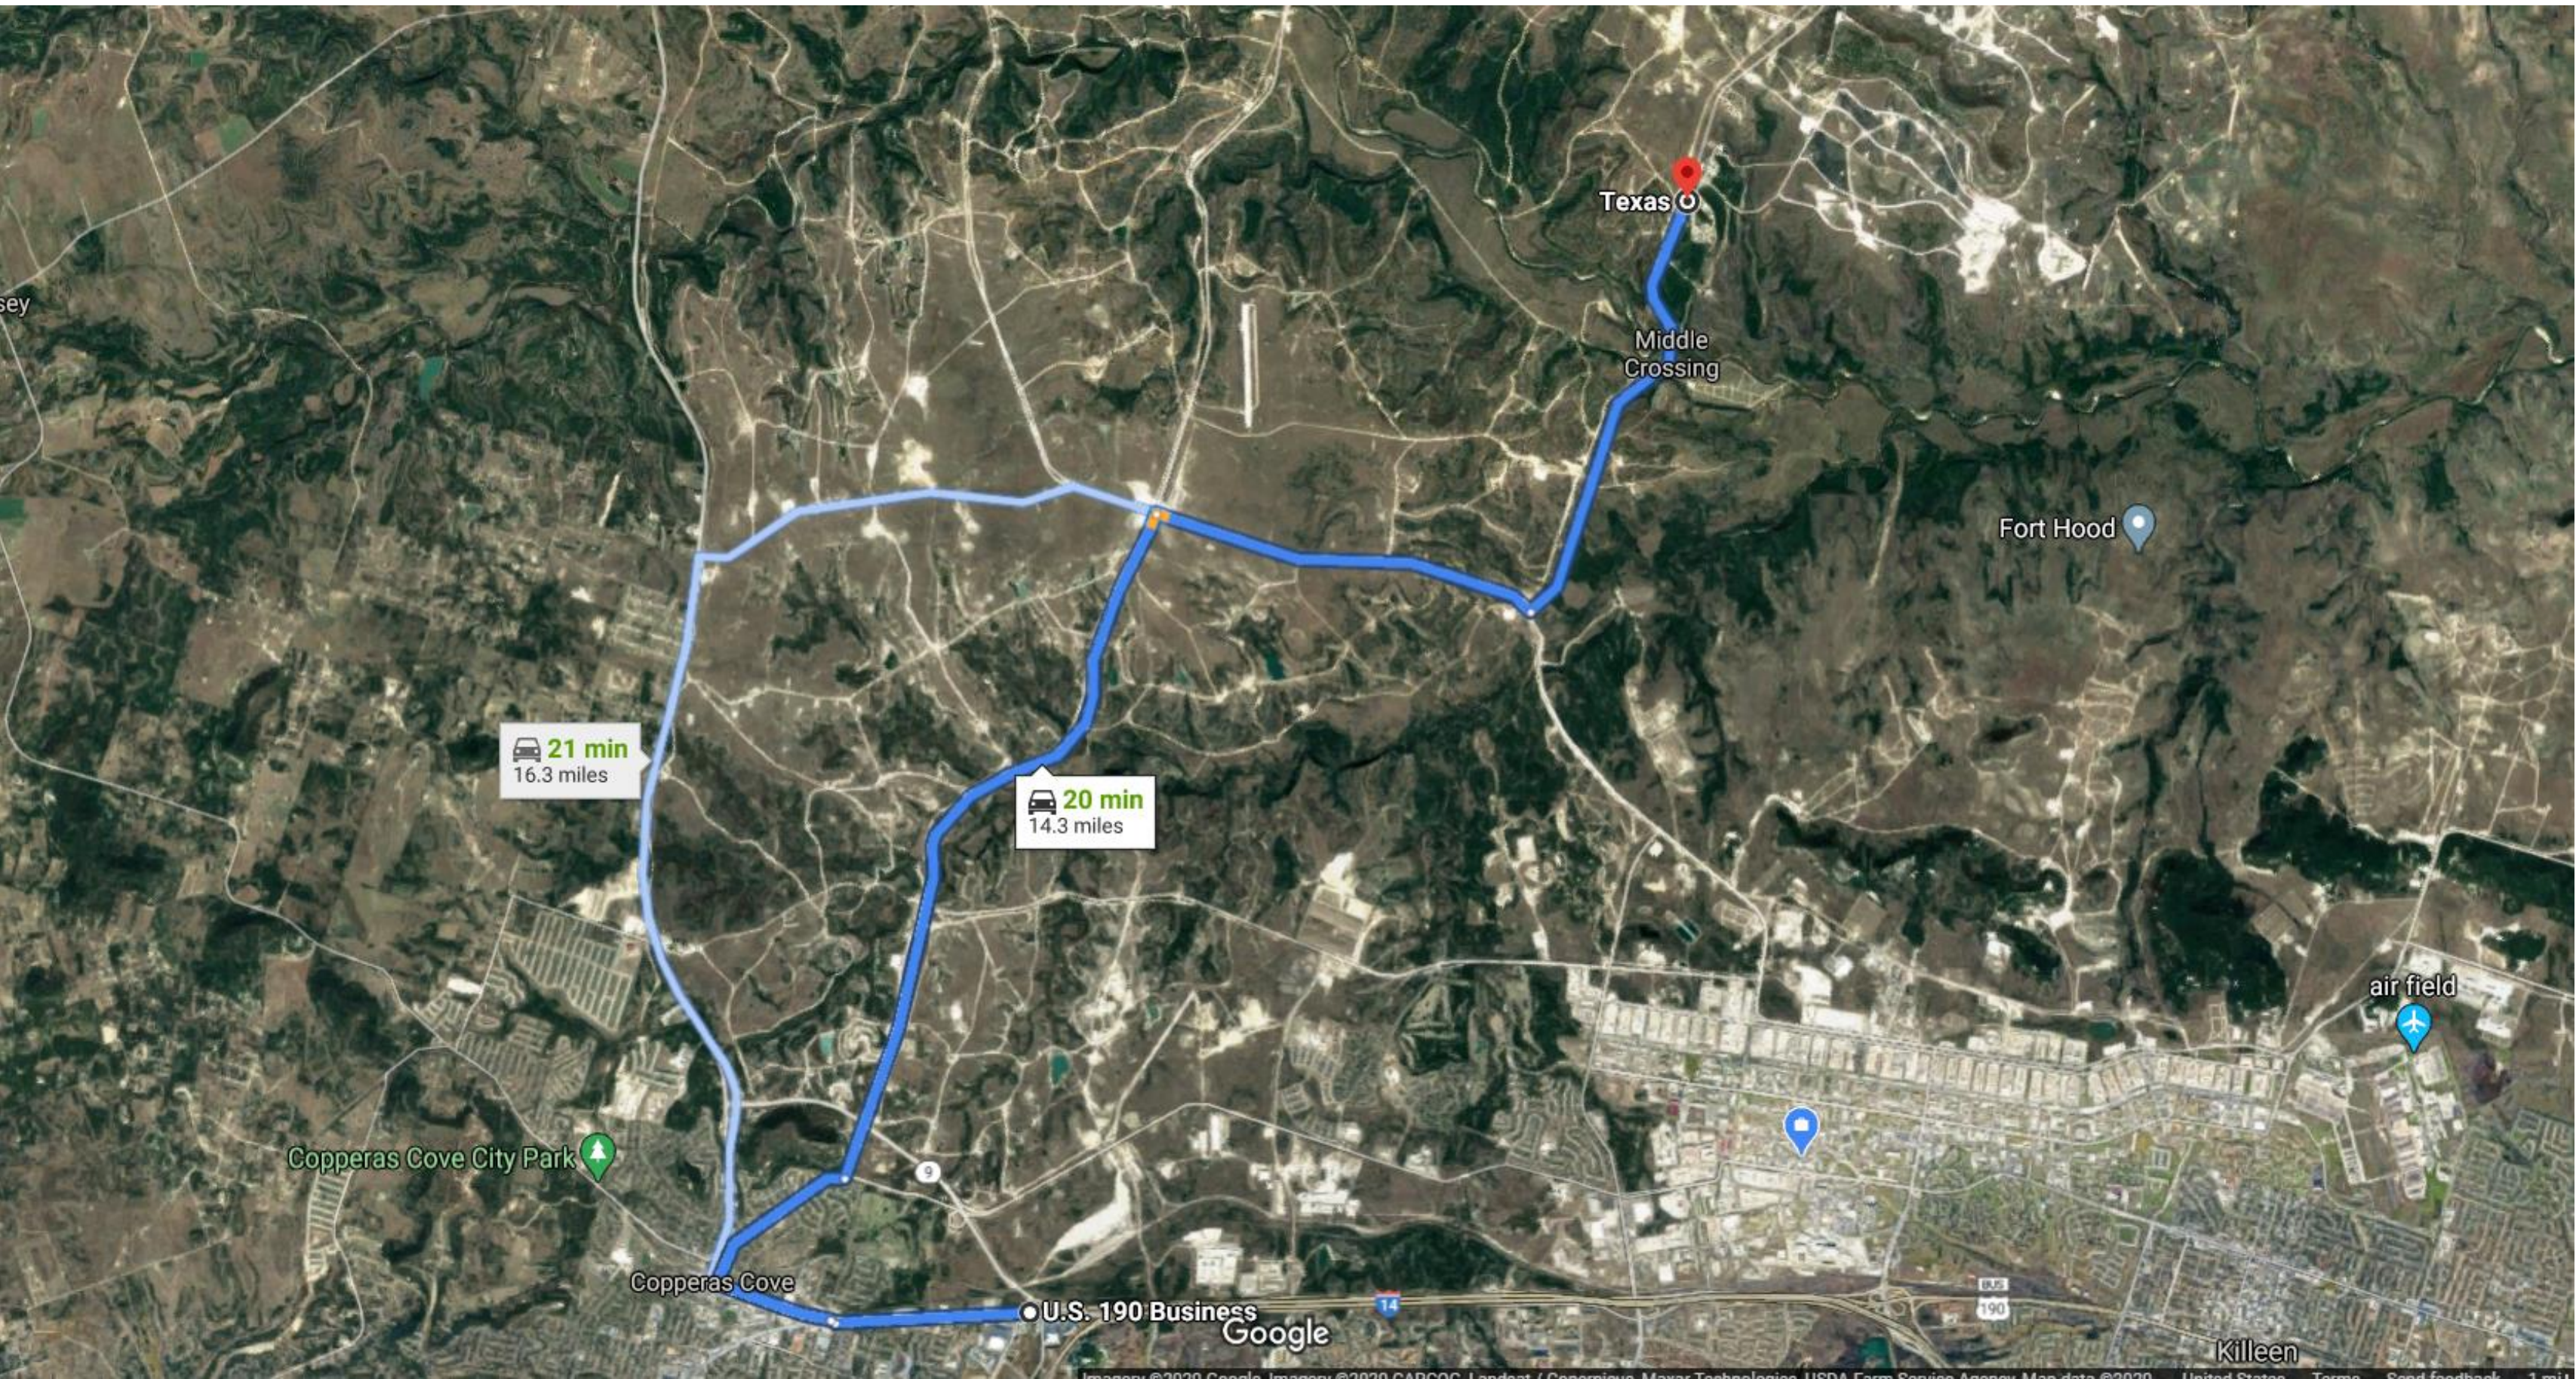

FROM COPPERAS COVE

FROM KILLEEN

FROM Gatesville

 **24 min**
16.5 miles

Google

FROM Gatesville